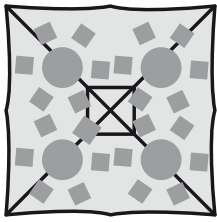

Alluminium umbrella square - 4x4 m with single roof, telescopic

16 m²