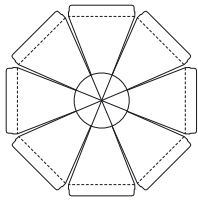

Alluminium umbrella round - d4,0 m with single roof , telescopic

12,6 m²