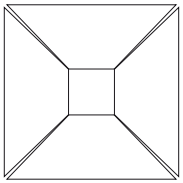

# Wooden umbrella square - 3x3 m with single roof

9 m<sup>2</sup>