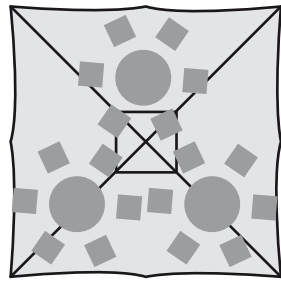

# Wooden umbrella square - 3x3 m with single roof

9 m<sup>2</sup>