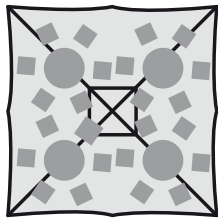

Alluminium umbrella square 3,5x3,5 m with single roof

12 m²